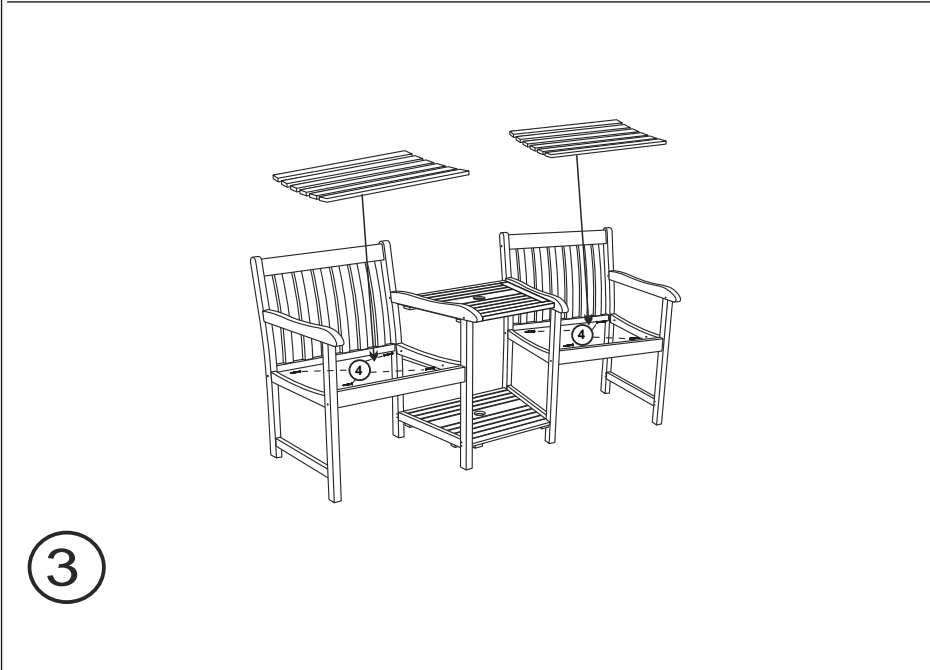

**SS301A**

4

1		Screw 7x70mm=12pcs
2		Screw 7x50mm=8pcs
3		Wood 10x30=12pcs
4		Screw 4x40 x 8
5		allen key x 2pc

We constantly improve the quality of our products, occasionally the components may differ from the components shown and are only correct at time of printing. We reserve the right to change the specification of our products without prior notice.  
2015 © Rowlinson Garden Products