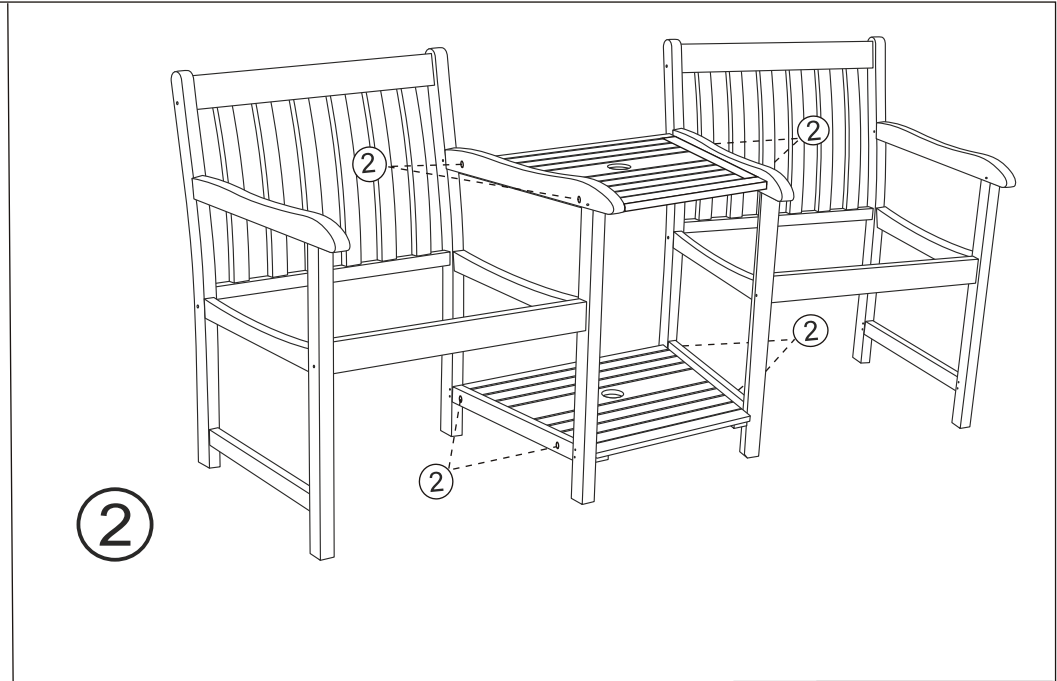

**SS301A**

4

1		Screw 7x70mm=12pcs
2		Screw 7x50mm=8pcs
3		Wood 10x30=12pcs
4		Screw 4x40 x 8
5		allen key x 2pc

We constantly improve the quality of our products, occasionally the components may differ from the components shown and are only correct at time of printing. We reserve the right to change the specification of our products without prior notice.  
2015 © Rowlinson Garden Products