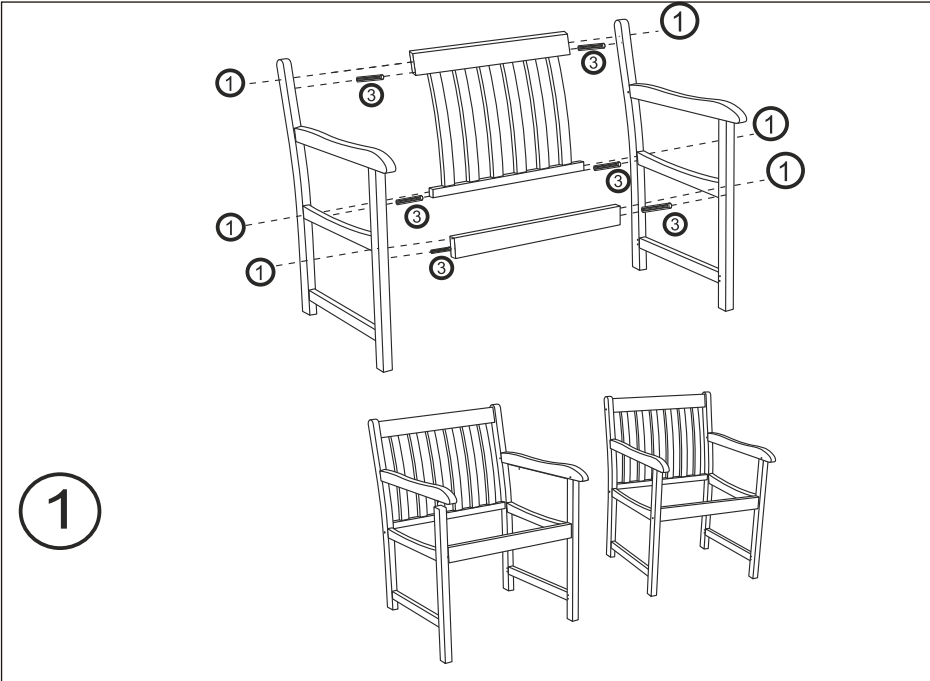

**SS301A**

4

1		Screw 7x70mm=12pcs
2		Screw 7x50mm=8pcs
3		Wood 10x30=12pcs
4		Screw 4x40 x 8
5		allen key x 2pc

We constantly improve the quality of our products, occasionally the components may differ from the components shown and are only correct at time of printing. We reserve the right to change the specification of our products without prior notice.  
2015 © Rowlinson Garden Products