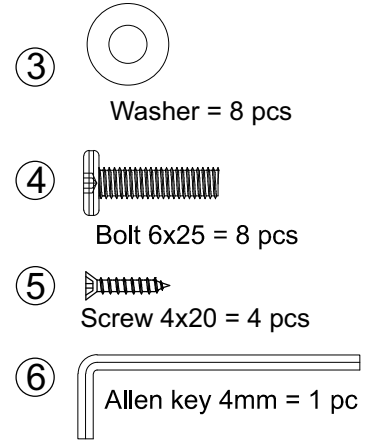

**HANOI CORNER SOFA SET - RIGHT SOFA
ASSEMBLY INSTRUCTION**

Help Line (Normal Office Hours) 01829 261 121

This pack contains one bench right.

Assembled