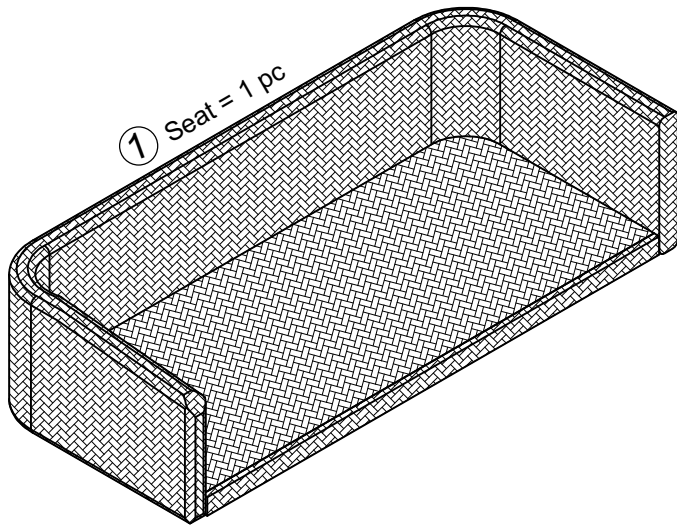

HANOI CORNER SOFA SET - TABLE ASSEMBLY INSTRUCTION

Help Line (Normal Office Hours) 01829 261 121

This pack contains one table.

- ④  Washer = 8 pcs
- ⑤  Bolt 6x25 = 8 pcs
- ⑥  Screw 4x20 = 4 pcs
- ⑦  Allen key 4mm = 1 pc

**HANOI CORNER SOFA SET - LEFT SOFA
ASSEMBLY INSTRUCTION**

Help Line (Normal Office Hours) 01829 261 121

This pack contains one bench left.

Washer = 10 pcs

Bolt 6x25 = 10 pcs

Screw 4x20 = 5 pcs

Allen key 4mm = 1 pc

This pack contains one bench left + one bench right.