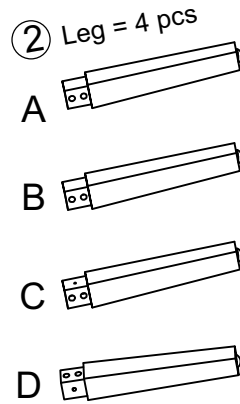

HANOI CORNER SOFA SET - TABLE ASSEMBLY INSTRUCTION

Help Line (Normal Office Hours) 01829 261 121

This pack contains one table.

- ④  Washer = 8 pcs
- ⑤  Bolt 6x25 = 8 pcs
- ⑥  Screw 4x20 = 4 pcs
- ⑦  Allen key 4mm = 1 pc

**HANOI CORNER SOFA SET - LEFT SOFA
ASSEMBLY INSTRUCTION**

Help Line (Normal Office Hours) 01829 261 121

This pack contains one bench left.

Washer = 10 pcs

Bolt 6x25 = 10 pcs

Screw 4x20 = 5 pcs

Allen key 4mm = 1 pc

**HANOI CORNER SOFA SET - RIGHT SOFA
ASSEMBLY INSTRUCTION**

Help Line (Normal Office Hours) 01829 261 121

This pack contains one bench right.

Assembled

HANOI CORNER SOFA SET ASSEMBLY INSTRUCTION

Help Line (Normal Office Hours) 01829 261 121

This pack contains one bench left + one bench right.