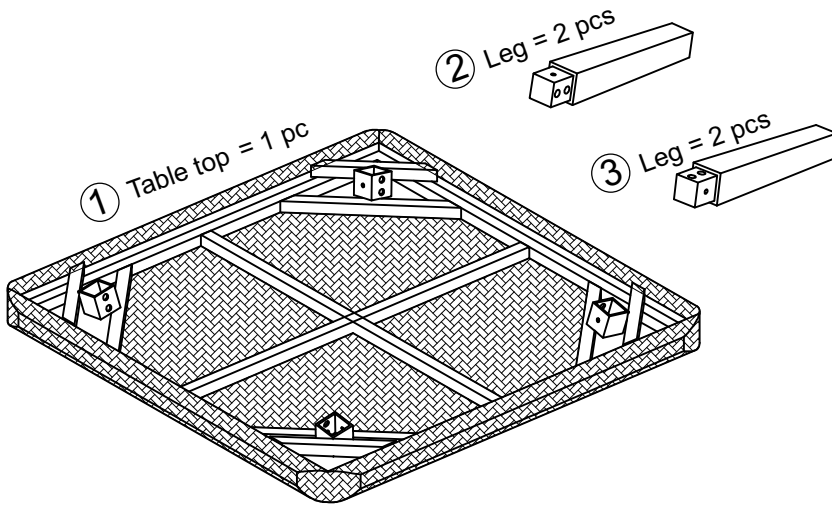

HANOI CORNER SOFA SET - TABLE ASSEMBLY INSTRUCTION

Help Line (Normal Office Hours) 01829 261 121

This pack contains one table.

- ④  Washer = 8 pcs
- ⑤  Bolt 6x25 = 8 pcs
- ⑥  Screw 4x20 = 4 pcs
- ⑦  Allen key 4mm = 1 pc

**HANOI CORNER SOFA SET - LEFT SOFA
ASSEMBLY INSTRUCTION**

Help Line (Normal Office Hours) 01829 261 121

This pack contains one bench left.

Washer = 10 pcs

Bolt 6x25 = 10 pcs

Screw 4x20 = 5 pcs

Allen key 4mm = 1 pc

This pack contains one bench left + one bench right.