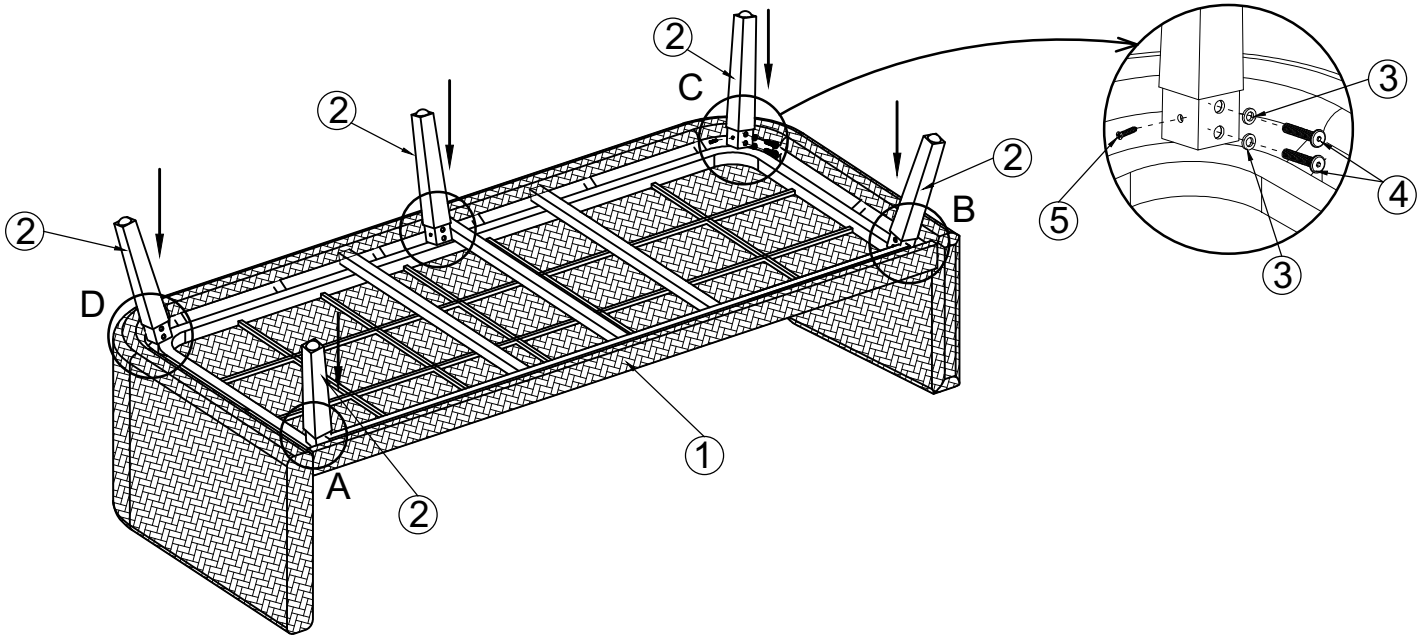

HANOI CORNER SOFA SET - TABLE ASSEMBLY INSTRUCTION

Help Line (Normal Office Hours) 01829 261 121

This pack contains one table.

- ④  Washer = 8 pcs
- ⑤  Bolt 6x25 = 8 pcs
- ⑥  Screw 4x20 = 4 pcs
- ⑦  Allen key 4mm = 1 pc

**HANOI CORNER SOFA SET - LEFT SOFA
ASSEMBLY INSTRUCTION**

Help Line (Normal Office Hours) 01829 261 121

This pack contains one bench left.

Washer = 10 pcs

Bolt 6x25 = 10 pcs

Screw 4x20 = 5 pcs

Allen key 4mm = 1 pc