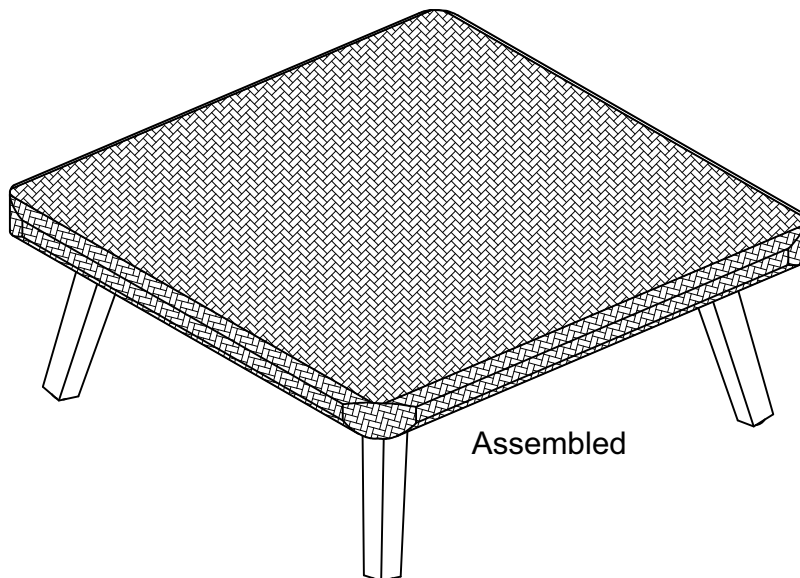

HANOI CORNER SOFA SET - TABLE ASSEMBLY INSTRUCTION

Help Line (Normal Office Hours) 01829 261 121

This pack contains one table.

- ④  Washer = 8 pcs
- ⑤  Bolt 6x25 = 8 pcs
- ⑥  Screw 4x20 = 4 pcs
- ⑦  Allen key 4mm = 1 pc

**HANOI CORNER SOFA SET - LEFT SOFA
ASSEMBLY INSTRUCTION**

Help Line (Normal Office Hours) 01829 261 121

This pack contains one bench left.

Washer = 10 pcs

Bolt 6x25 = 10 pcs

Screw 4x20 = 5 pcs

Allen key 4mm = 1 pc