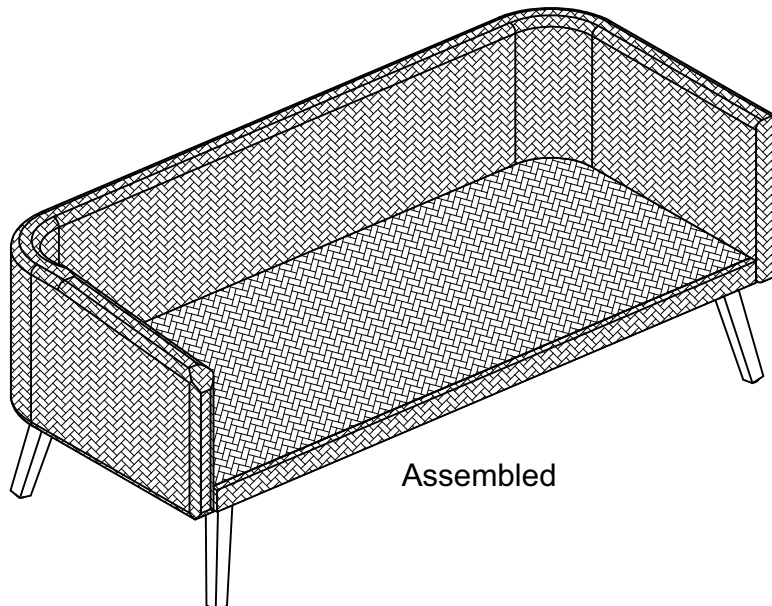

HANOI CORNER SOFA SET - TABLE ASSEMBLY INSTRUCTION

Help Line (Normal Office Hours) 01829 261 121

This pack contains one table.

- ④  Washer = 8 pcs
- ⑤  Bolt 6x25 = 8 pcs
- ⑥  Screw 4x20 = 4 pcs
- ⑦  Allen key 4mm = 1 pc

**HANOI CORNER SOFA SET - LEFT SOFA
ASSEMBLY INSTRUCTION**

Help Line (Normal Office Hours) 01829 261 121

This pack contains one bench left.

Washer = 10 pcs

Bolt 6x25 = 10 pcs

Screw 4x20 = 5 pcs

Allen key 4mm = 1 pc

This pack contains one bench left + one bench right.