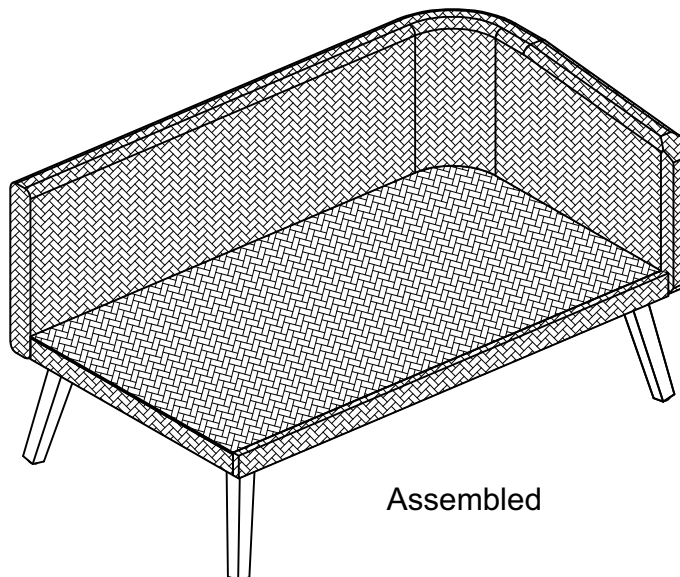

HANOI CORNER SOFA SET - TABLE ASSEMBLY INSTRUCTION

Help Line (Normal Office Hours) 01829 261 121

This pack contains one table.

- ④  Washer = 8 pcs
- ⑤  Bolt 6x25 = 8 pcs
- ⑥  Screw 4x20 = 4 pcs
- ⑦  Allen key 4mm = 1 pc

**HANOI CORNER SOFA SET - LEFT SOFA
ASSEMBLY INSTRUCTION**

Help Line (Normal Office Hours) 01829 261 121

This pack contains one bench left.

Washer = 10 pcs

Bolt 6x25 = 10 pcs

Screw 4x20 = 5 pcs

Allen key 4mm = 1 pc

**HANOI CORNER SOFA SET - RIGHT SOFA
ASSEMBLY INSTRUCTION**

Help Line (Normal Office Hours) 01829 261 121

This pack contains one bench right.

Assembled

HANOI CORNER SOFA SET ASSEMBLY INSTRUCTION

Help Line (Normal Office Hours) 01829 261 121

This pack contains one bench left + one bench right.