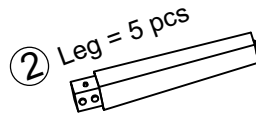

HANOI CORNER SOFA SET - TABLE ASSEMBLY INSTRUCTION

Help Line (Normal Office Hours) 01829 261 121

This pack contains one table.

- ④  Washer = 8 pcs
- ⑤  Bolt 6x25 = 8 pcs
- ⑥  Screw 4x20 = 4 pcs
- ⑦  Allen key 4mm = 1 pc

**HANOI CORNER SOFA SET - LEFT SOFA
ASSEMBLY INSTRUCTION**

Help Line (Normal Office Hours) 01829 261 121

This pack contains one bench left.

Washer = 10 pcs

Bolt 6x25 = 10 pcs

Screw 4x20 = 5 pcs

Allen key 4mm = 1 pc