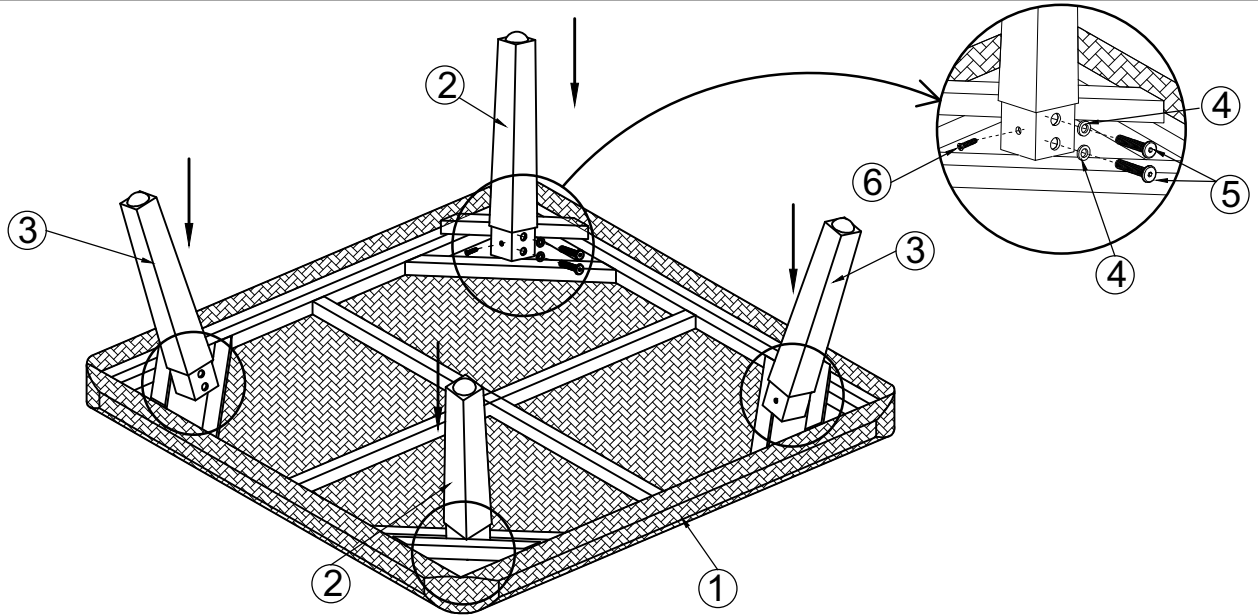

HANOI CORNER SOFA SET - TABLE ASSEMBLY INSTRUCTION

Help Line (Normal Office Hours) 01829 261 121

This pack contains one table.

- ④  Washer = 8 pcs
- ⑤  Bolt 6x25 = 8 pcs
- ⑥  Screw 4x20 = 4 pcs
- ⑦  Allen key 4mm = 1 pc

**HANOI CORNER SOFA SET - LEFT SOFA
ASSEMBLY INSTRUCTION**

Help Line (Normal Office Hours) 01829 261 121

This pack contains one bench left.

Washer = 10 pcs

Bolt 6x25 = 10 pcs

Screw 4x20 = 5 pcs

Allen key 4mm = 1 pc