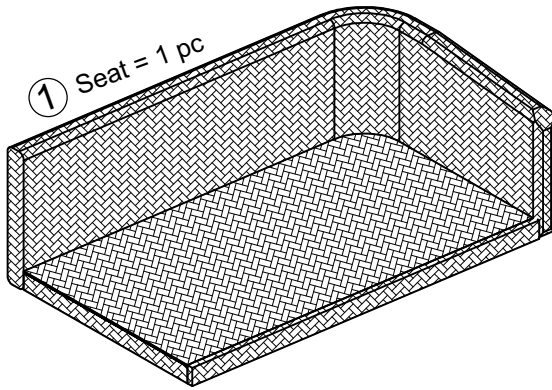

**HANOI CORNER SOFA SET - RIGHT SOFA
ASSEMBLY INSTRUCTION**

Help Line (Normal Office Hours) 01829 261 121

This pack contains one bench right.

Assembled