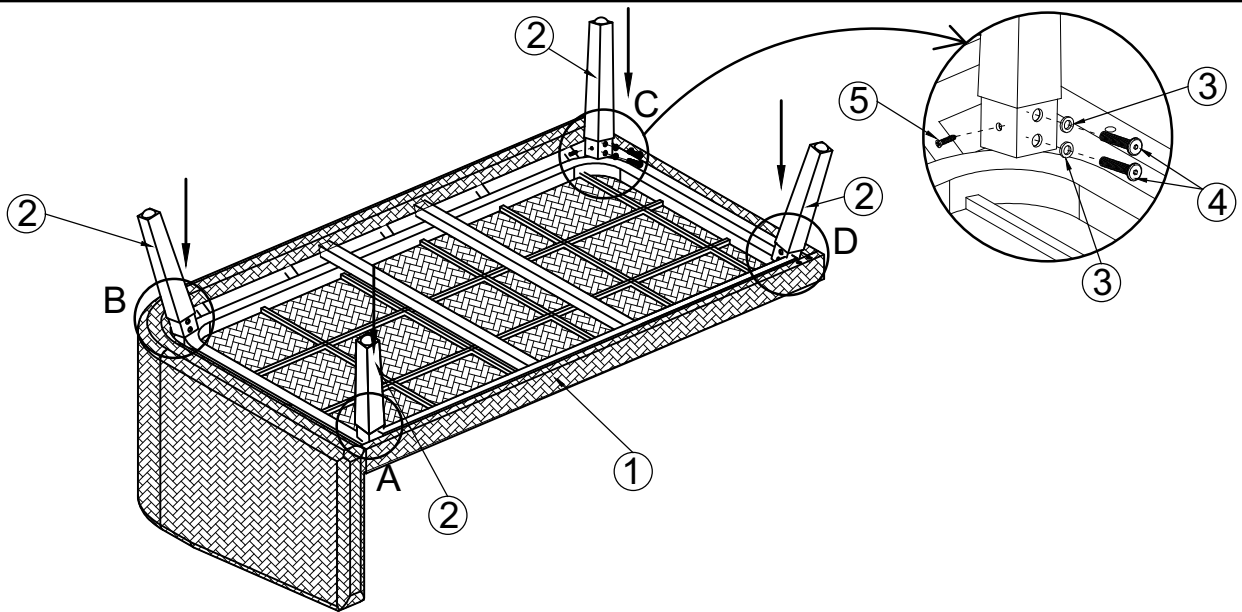

**HANOI CORNER SOFA SET - RIGHT SOFA
ASSEMBLY INSTRUCTION**

Help Line (Normal Office Hours) 01829 261 121

This pack contains one bench right.

Assembled