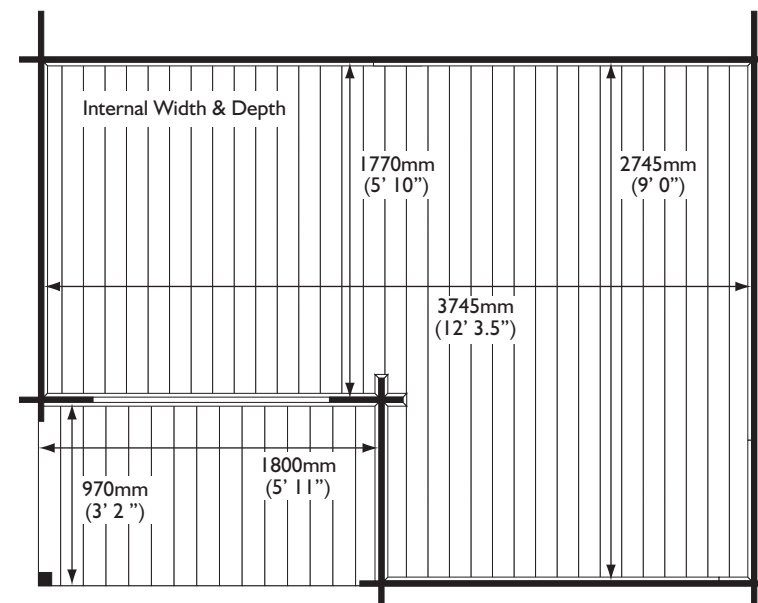

Door opening:

Height: 1795mm

Width: 1175mm

Window opening:

Height: 1235mm

Width: 575mm

Garden Office

PRODUCT DIMENSIONS