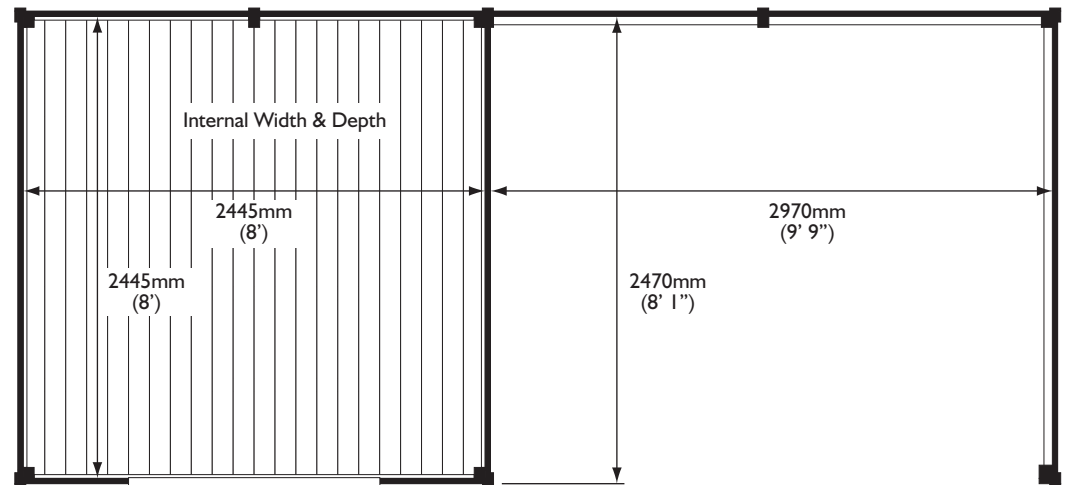

Door opening:
 Height: 1930mm
 Width: 1235mm

Oasis Cabin

PRODUCT DIMENSIONS

DRAWING REF: LBSOAS PD 1

DRAWING DATE: 06.10.2020

2020 © Rowlinson Garden Products Ltd