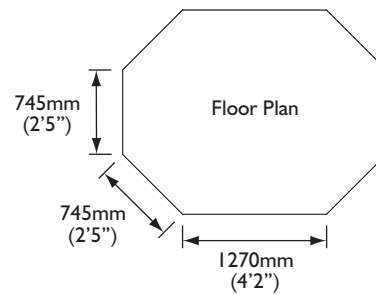

Door Opening:
 Height: 1780mm (5'10")
 Width: 1075mm (3'6")

8x6 Ryton Summerhouse

PRODUCT DIMENSIONS

DRAWING REF: OCTSH8X6T PD I

DRAWING DATE: 25.06.15

ROWLINSON
 GARDEN PRODUCTS

2015 © Rowlinson Garden Products Ltd