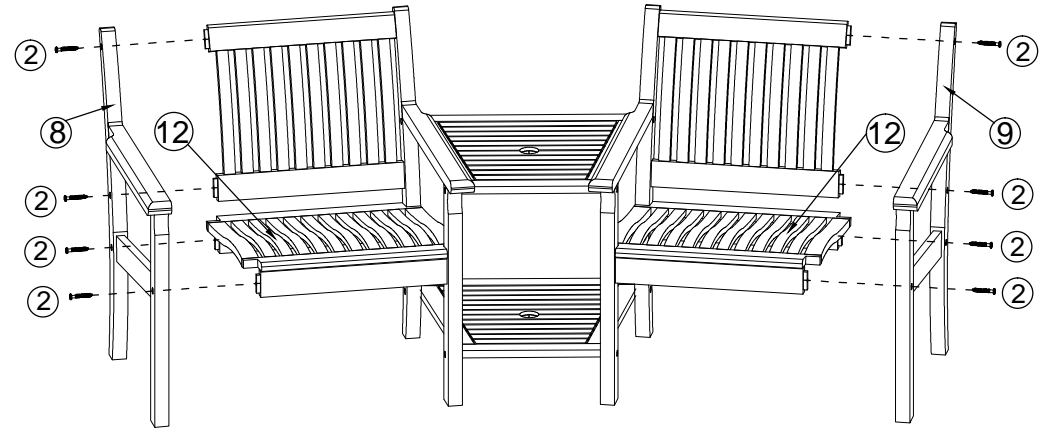

WILLINGTON COMPANION SEAT ASSEMBLY INSTRUCTION

SS355A

PLEASE READ COMPLETELY BEFORE YOU BEGIN ASSEMBLY

Help Line (Normal Office Hours) 01829 261 121

Assembled

PARTS LIST

HARDWARE LIST

WILLINGTON COMPANION SEAT

ASSEMBLY INSTRUCTION

PLEASE READ COMPLETELY BEFORE YOU BEGIN ASSEMBLY

STEP 1

STEP 3

STEP 2

STEP 4

8 screws 4x40 in front and back

We constantly improve the quality of our products, occasionally the components may differ from the components shown and are only correct at time of printing. We reserve the right to change the specification of our products without prior notice.