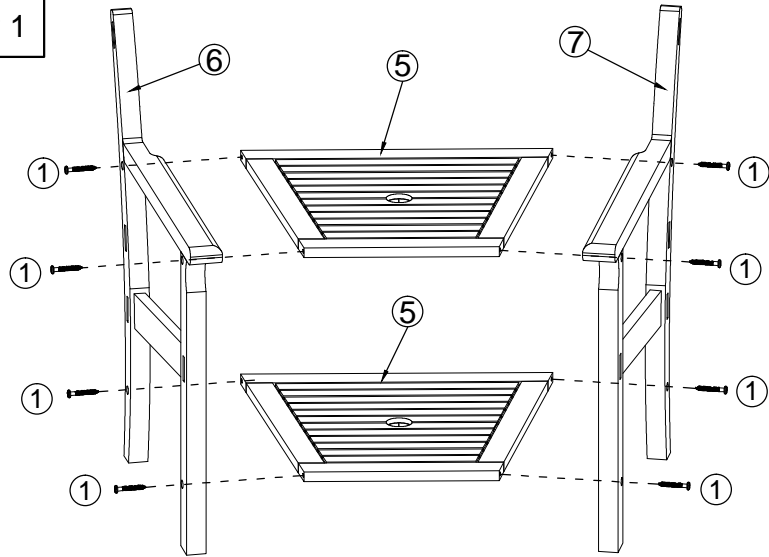

WILLINGTON COMPANION SEAT ASSEMBLY INSTRUCTION

SS355A

PLEASE READ COMPLETELY BEFORE YOU BEGIN ASSEMBLY

Help Line (Normal Office Hours) 01829 261 121

Assembled

PARTS LIST

HARDWARE LIST

WILLINGTON COMPANION SEAT

ASSEMBLY INSTRUCTION

PLEASE READ COMPLETELY BEFORE YOU BEGIN ASSEMBLY

STEP 1

STEP 3

STEP 2

STEP 4

8 screws 4x40 in front and back

We constantly improve the quality of our products, occasionally the components may differ from the components shown and are only correct at time of printing. We reserve the right to change the specification of our products without prior notice.