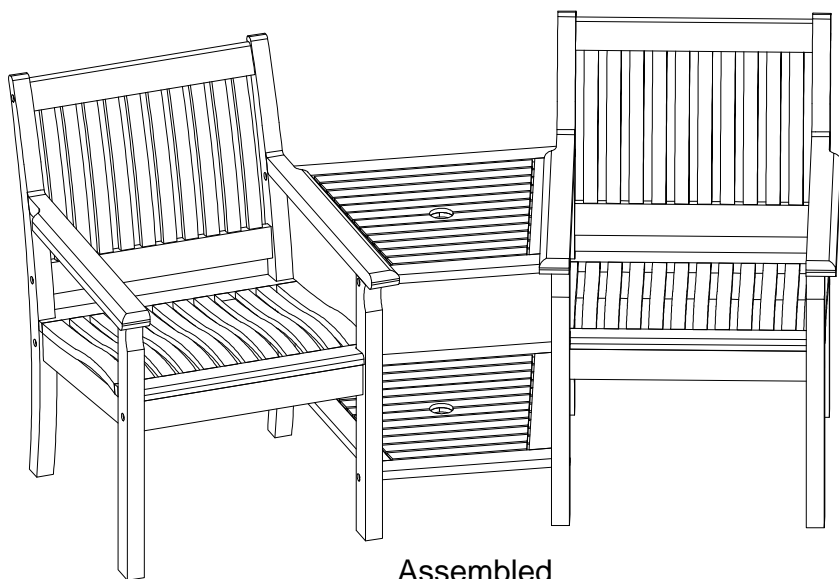

WILLINGTON COMPANION SEAT ASSEMBLY INSTRUCTION

SS355A

PLEASE READ COMPLETELY BEFORE YOU BEGIN ASSEMBLY

Help Line (Normal Office Hours) 01829 261 121

Assembled

PARTS LIST

HARDWARE LIST

WILLINGTON COMPANION SEAT