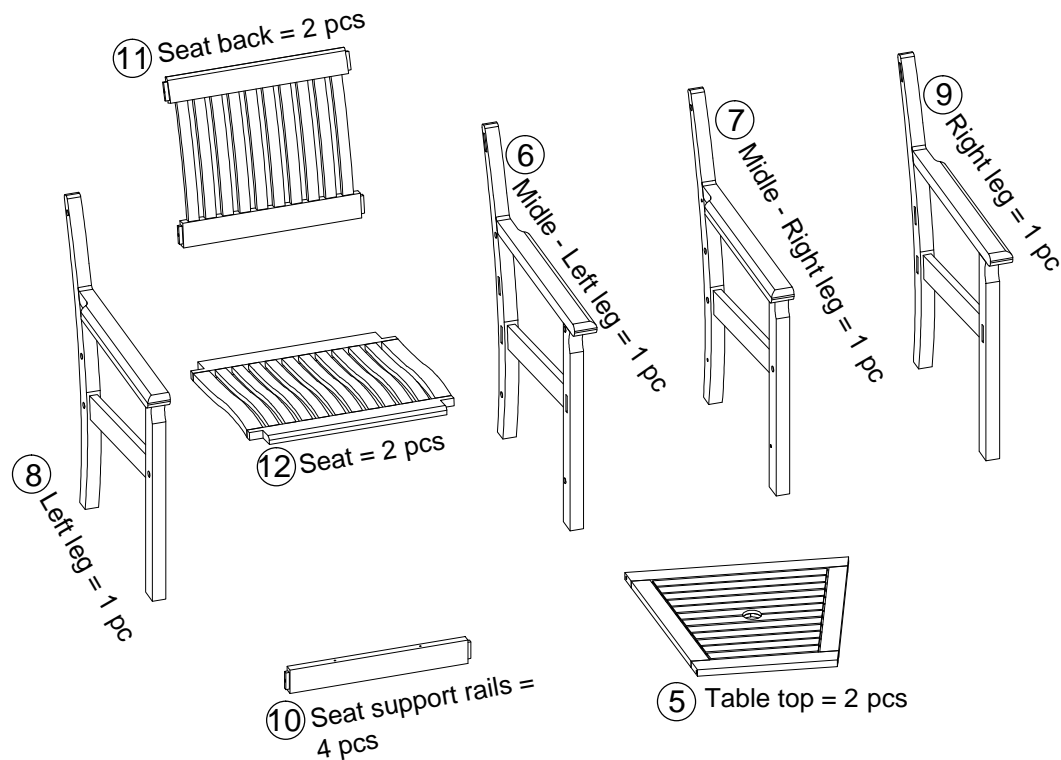

WILLINGTON COMPANION SEAT ASSEMBLY INSTRUCTION

SS355A

PLEASE READ COMPLETELY BEFORE YOU BEGIN ASSEMBLY

Help Line (Normal Office Hours) 01829 261 121

Assembled

PARTS LIST

HARDWARE LIST

WILLINGTON COMPANION SEAT

ASSEMBLY INSTRUCTION

PLEASE READ COMPLETELY BEFORE YOU BEGIN ASSEMBLY

STEP 1

STEP 3

STEP 2

STEP 4

8 screws 4x40 in front and back

We constantly improve the quality of our products, occasionally the components may differ from the components shown and are only correct at time of printing. We reserve the right to change the specification of our products without prior notice.