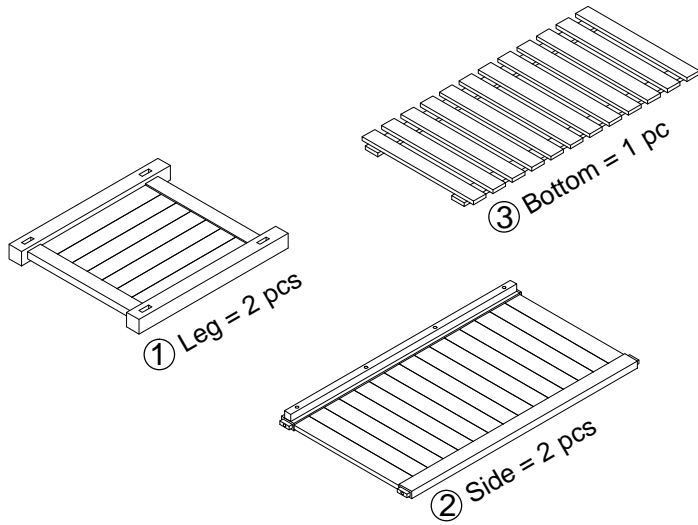

ALDERLEY RECTANGULAR PLANTER
ASSEMBLY INSTRUCTION

ALDRECPL

Help Line (Normal Office Hours) 01829 261 121

This pack contains one Rectangular planter

Sales@rowgar.co.uk

④  Wood Plugs = 8 pcs

⑤  Screw 6x70 = 8 pcs

⑥  Allen key 4mm = 1 pc

STEP 1

STEP 2

STEP 3

We constantly improve the quality of our products, occasionally the components may differ from the components shown and are only correct at time of printing. We reserve the right to change the specification of our products without prior notice.