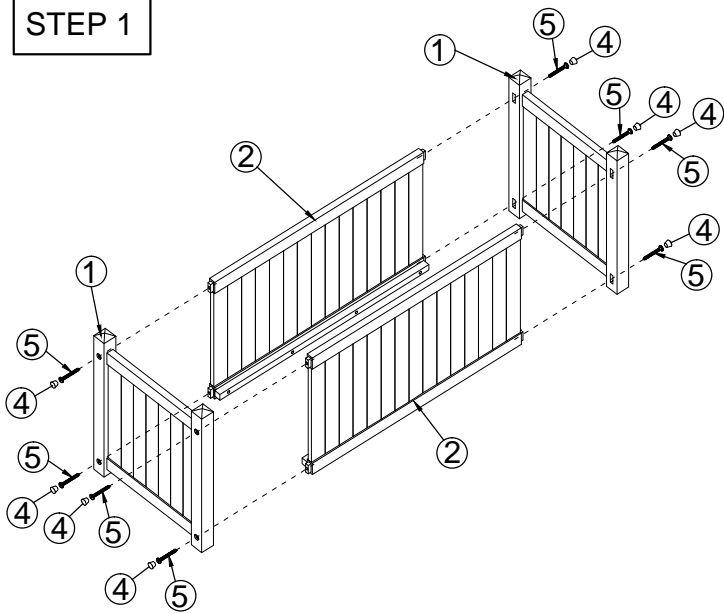

ALDERLEY RECTANGULAR PLANTER
ASSEMBLY INSTRUCTION

ALDRECPL

Help Line (Normal Office Hours) 01829 261 121

This pack contains one Rectangular planter

Sales@rowgar.co.uk

④  Wood Plugs = 8 pcs

⑤  Screw 6x70 = 8 pcs

⑥  Allen key 4mm = 1 pc

STEP 1

STEP 2

STEP 3

We constantly improve the quality of our products, occasionally the components may differ from the components shown and are only correct at time of printing. We reserve the right to change the specification of our products without prior notice.