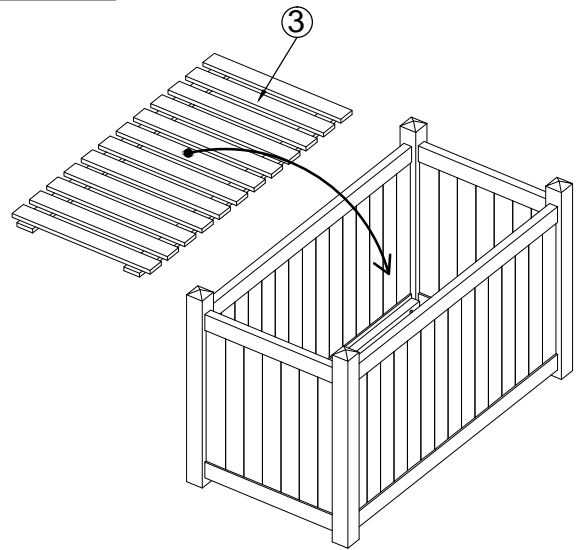

ALDERLEY RECTANGULAR PLANTER
ASSEMBLY INSTRUCTION

ALDRECPL

Help Line (Normal Office Hours) 01829 261 121

This pack contains one Rectangular planter

Sales@rowgar.co.uk

④  Wood Plugs = 8 pcs

⑤  Screw 6x70 = 8 pcs

⑥  Allen key 4mm = 1 pc

STEP 1

STEP 2

STEP 3

We constantly improve the quality of our products, occasionally the components may differ from the components shown and are only correct at time of printing. We reserve the right to change the specification of our products without prior notice.