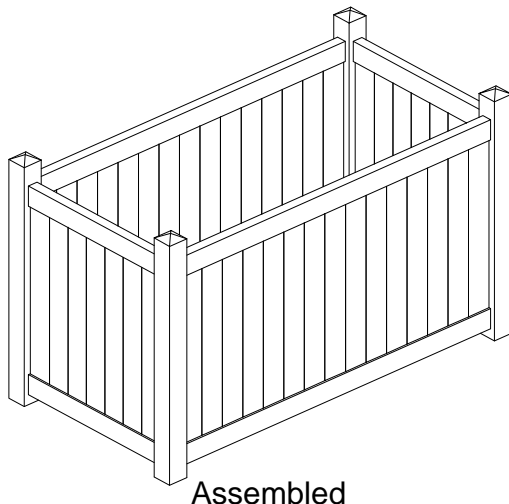

STEP 3

We constantly improve the quality of our products, occasionally the components may differ from the components shown and are only correct at time of printing. We reserve the right to change the specification of our products without prior notice.