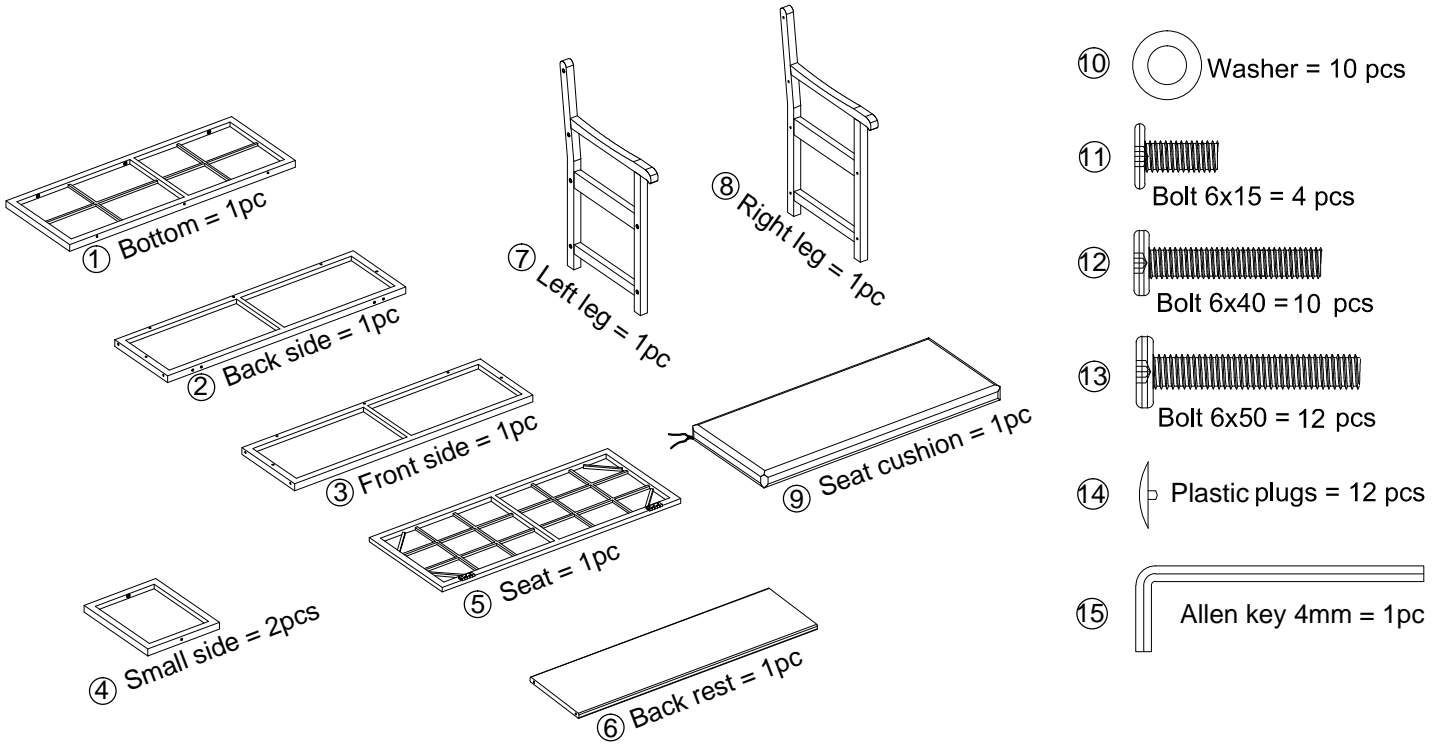

ROWLINSON RATTAN STORAGE BENCH
ASSEMBLY INSTRUCTION

WICKBENCH

Help Line (Normal Office Hours) 01829 261 121

This pack contains one rattan storage bench.

STEP 1

STEP 2

**ROWLINSON RATTAN STORAGE BENCH
ASSEMBLY INSTRUCTION**