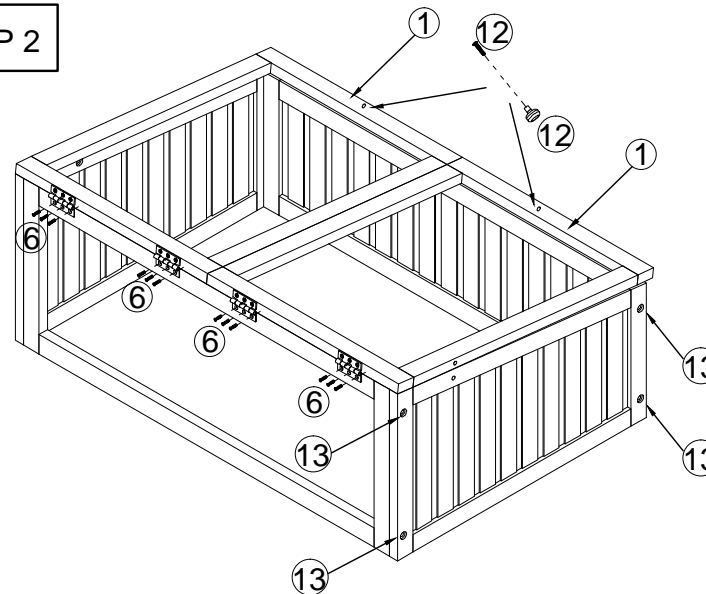

STEP 2

STEP 4