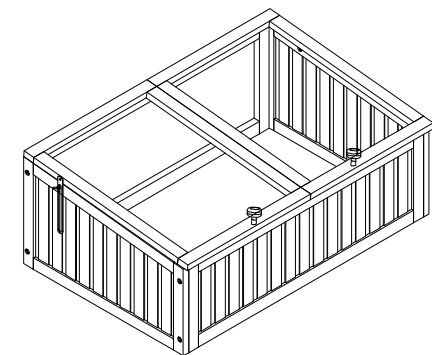

Assembled

We constantly improve the quality of our products, occasionally the components may differ from the components shown and are only correct at time of printing. We reserve the right to change the specification of our products without prior notice.

2020 © Rowlinson Garden Products Ltd