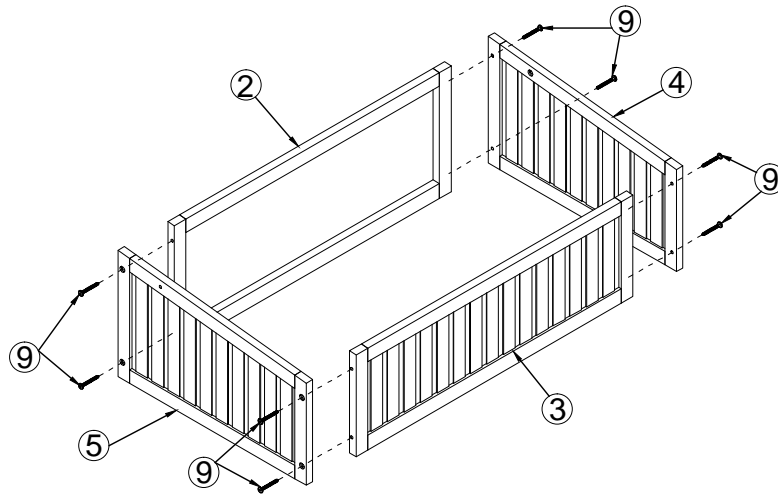

**ALDERLEY HARDWOOD COLD FRAME (100x65x40cm)**  
**ASSEMBLY INSTRUCTION**

**PARTS LIST**

- ① Lid = 2pcs
- ② Back panel = 1pc
- ③ Front panel = 1pc
- ④ Right-hand panel = 1pc
- ⑤ Left-hand panel = 1pc

**STEP 1**

**STEP 3**

**HARDWARE LIST**

- ⑥ Screw 4x15 = 12pcs
- ⑦ Roundhead Screw 4x15= 2pcs
- ⑧ Bolt 6x35 = 2pcs
- ⑨ Screw 6x50 = 8pcs
- ⑩ Slide = 2pcs
- ⑪ Wing nut = 2pcs
- ⑫ Door knob + bolt = 2set
- ⑬ Plastic Plugs = 8 pcs
- ⑭ Allen key 4mm = 1pc