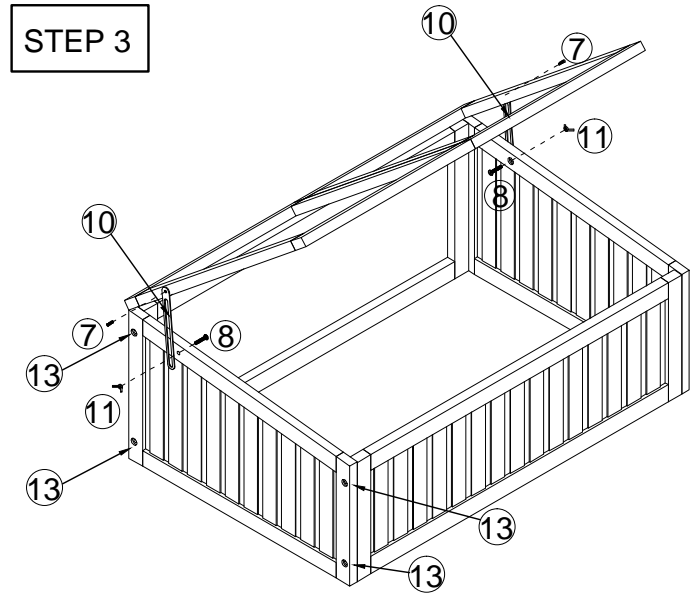

**ALDERLEY HARDWOOD COLD FRAME (100x65x40cm)**  
**ASSEMBLY INSTRUCTION**

**PARTS LIST**

- ① Lid = 2pcs
- ② Back panel = 1pc
- ③ Front panel = 1pc
- ④ Right-hand panel = 1pc
- ⑤ Left-hand panel = 1pc

**STEP 1**

**STEP 3**

**HARDWARE LIST**

- ⑥ Screw 4x15 = 12pcs
- ⑦ Roundhead Screw 4x15= 2pcs
- ⑧ Bolt 6x35 = 2pcs
- ⑨ Screw 6x50 = 8pcs
- ⑩ Slide = 2pcs
- ⑪ Wing nut = 2pcs
- ⑫ Door knob + bolt = 2set
- ⑬ Plastic Plugs = 8 pcs
- ⑭ Allen key 4mm = 1pc