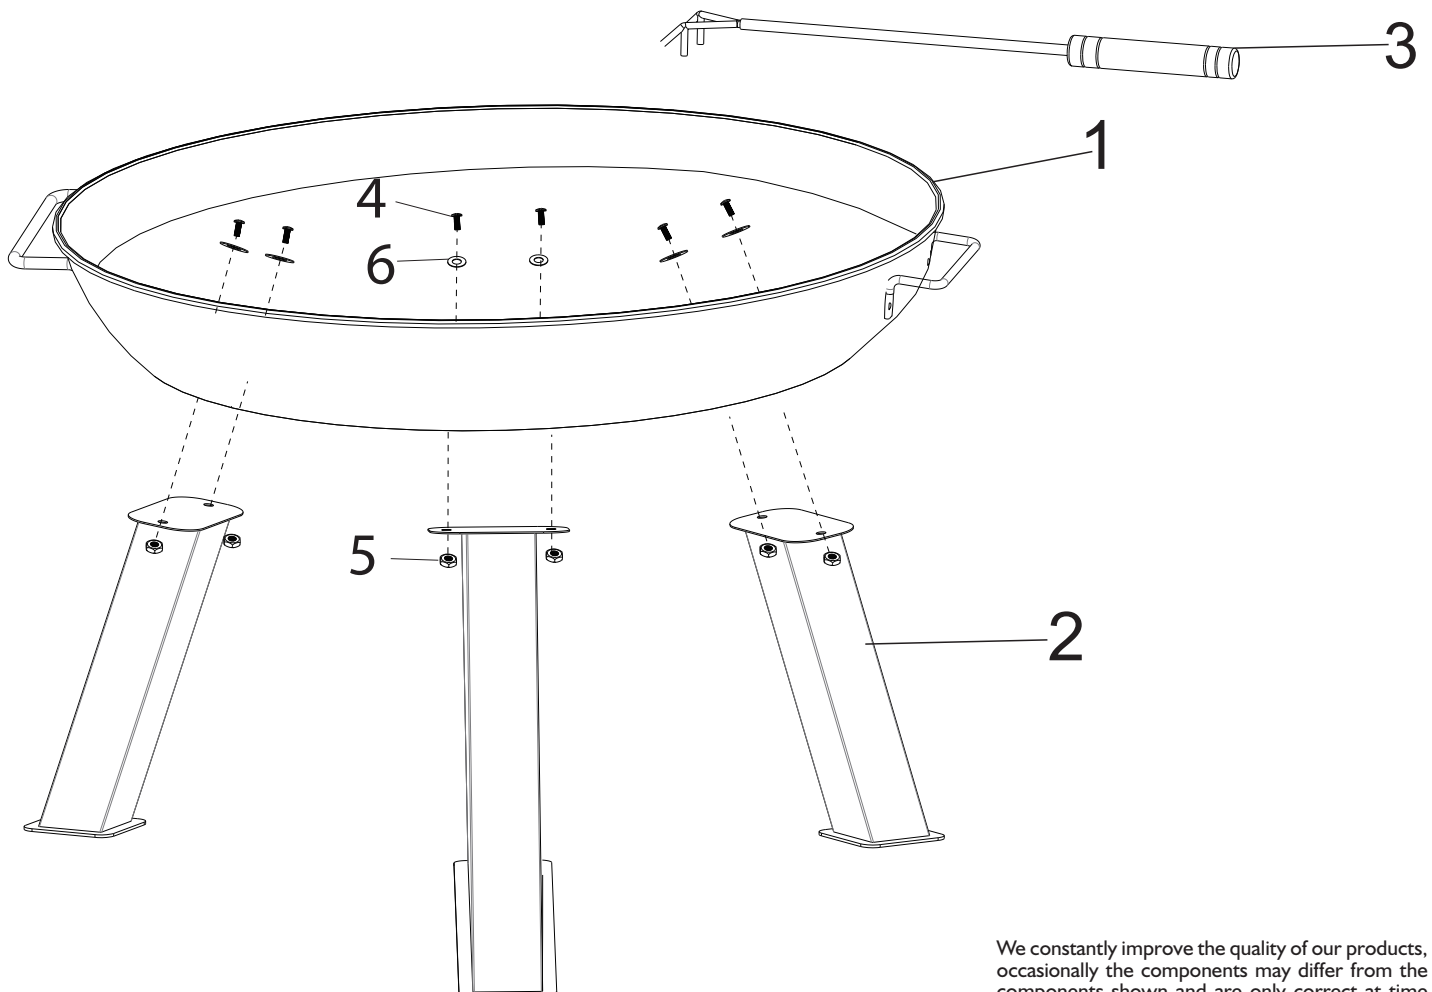

## Assembly Instructions

No.	Component/Fixing	Qty.
1	Bowl 	1
2	Leg 	3
3	Tool 	1
4	M6x12 Bolt 	6
5	M6 Nut 	6
6	Ø6x16mm washer 	6

We constantly improve the quality of our products, occasionally the components may differ from the components shown and are only correct at time of printing. We reserve the right to change the specification of our products without prior notice.