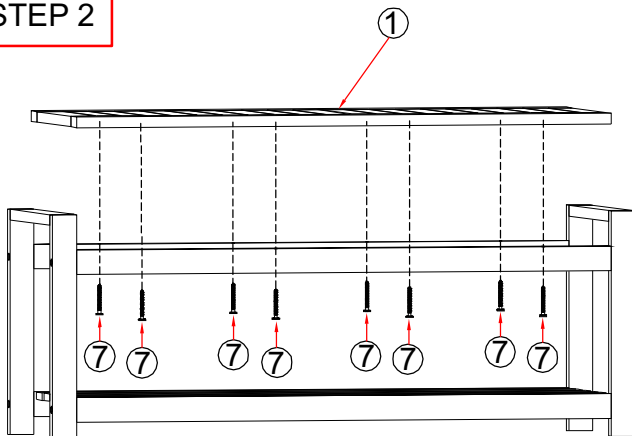

OCCASIONAL BENCH
ASSEMBLY INSTRUCTION

OCCBEN

This pack contains one occasional bench.

Help Line (Normal Office Hours) 01829 261 121

Sales@rowgar.co.uk

STEP 1

STEP 2

STEP 3