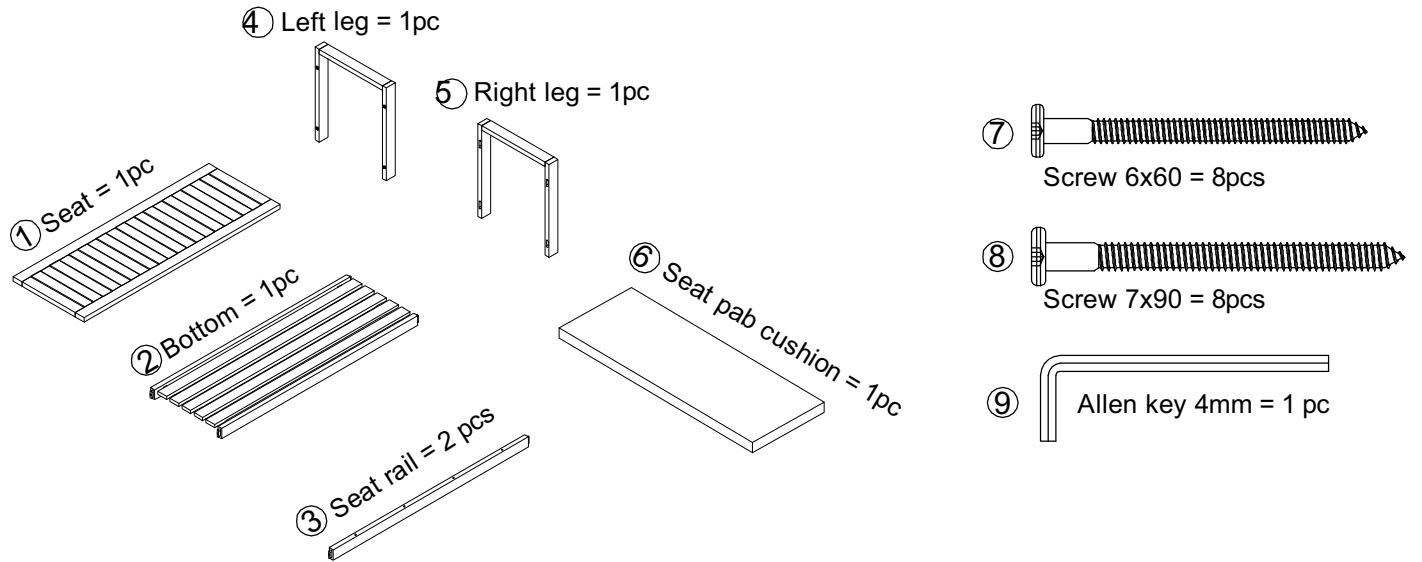

OCCASIONAL BENCH
ASSEMBLY INSTRUCTION

OCCBEN

This pack contains one occasional bench.

Help Line (Normal Office Hours) 01829 261 121

Sales@rowgar.co.uk

STEP 1

STEP 2

STEP 3