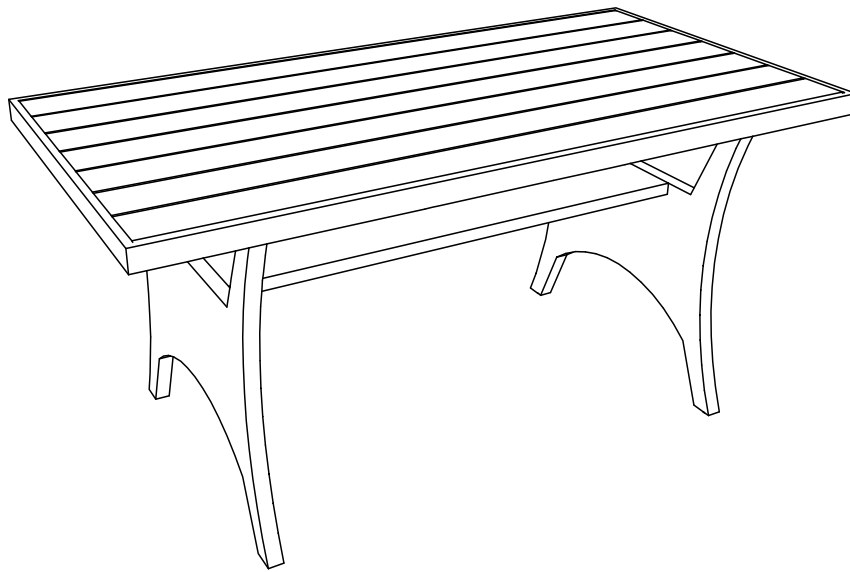

X		2 PCS
Y		1 PC
Z		1 PC

1	 M6 x 35	4 PCS
5	 Ø6 x 14	4 PCS
8	 M8 x 20	8 PCS
9	 Ø8 x 16	8 PCS
10	 Allenkey 4x60	1 PC