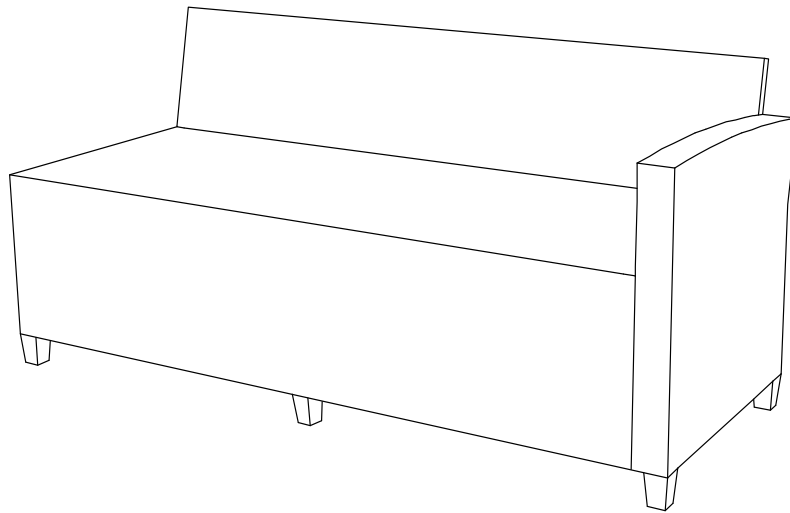

G		1 PC
H		1 PC
D		1 PC
E		1 PC
F		3 PCS

1	 M6 x 35	3 PCS
2	 M6 x 40	6 PCS
3	 M6 x 55	6 PCS
4	 M6 x 110	1 PC
5	 Ø6 x 14	10 PCS
6		6 PCS
7		2 PCS
10	 Allenkey 4x60	1 PC