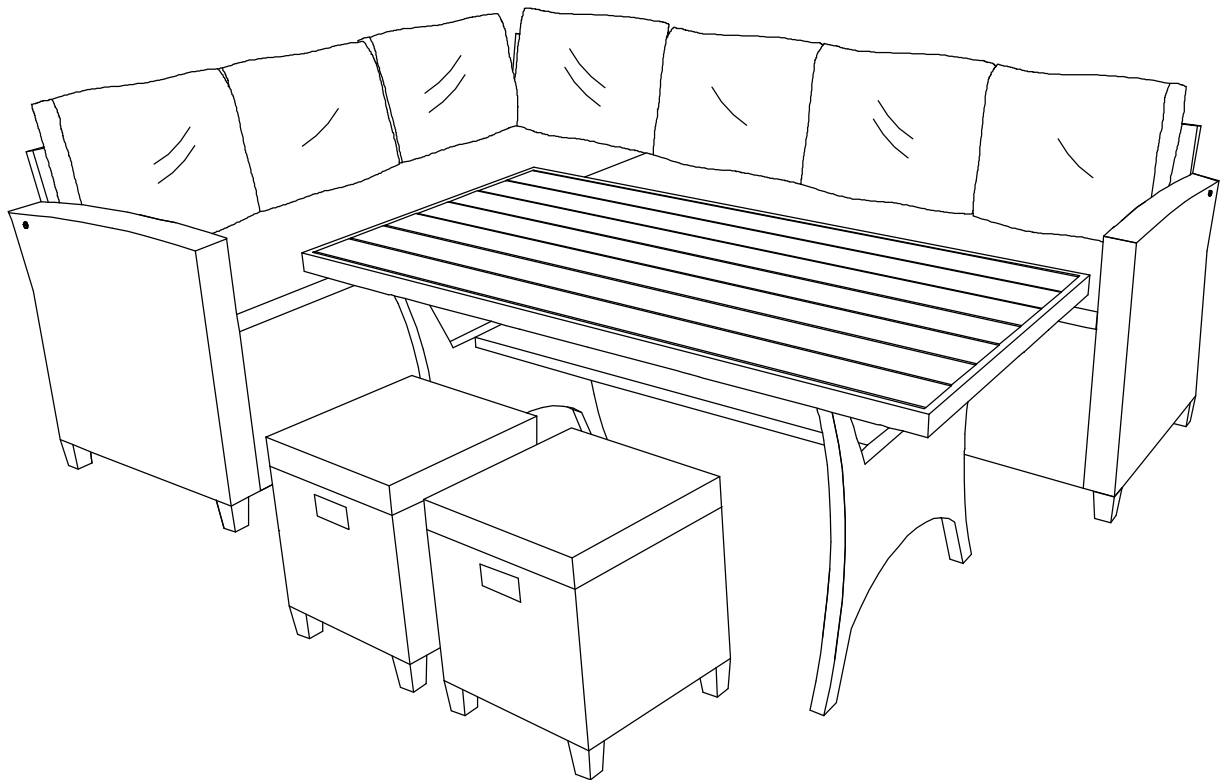

**ROWLINSON ALBANY RATTAN CORNER DINING SOFA SET GREY**

**ASSEMBLY INSTRUCTIONS**

Help Line (Normal Office Hours) 01829 261 121

**ALBCORSETG**

A		1 PC
B		1 PC
C		1 PC
D		1 PC
E		1 PC
F		4 PCS

1	 M6 x 35	4 PCS
2	 M6 x 40	8 PCS
3	 M6 x 55	6 PCS
4	 M6 x 110	1 PC
5	 Ø6 x 14	13 PCS
6		6 PCS
10	 Allenkey 4x60	1 PC