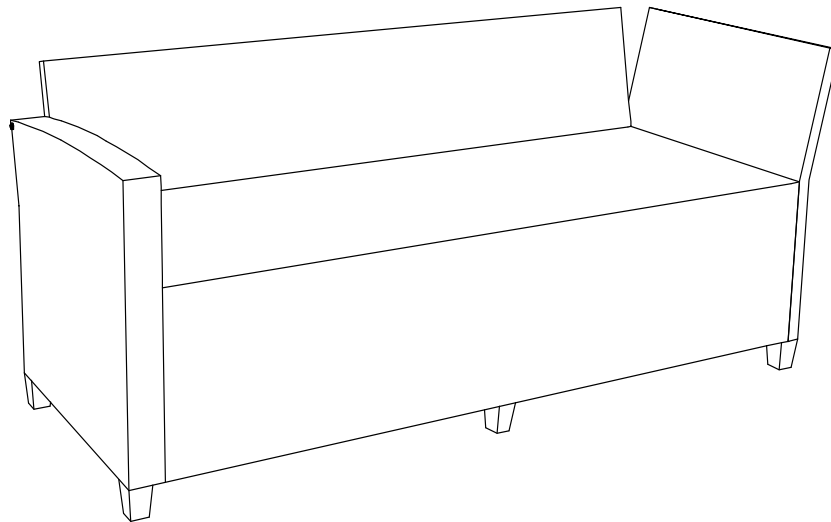

**ROWLINSON ALBANY RATTAN CORNER DINING SOFA SET GREY**

**ASSEMBLY INSTRUCTIONS**

Help Line (Normal Office Hours) 01829 261 121

**ALBCORSETG**

A		1 PC
B		1 PC
C		1 PC
D		1 PC
E		1 PC
F		4 PCS

1	 M6 x 35	4 PCS
2	 M6 x 40	8 PCS
3	 M6 x 55	6 PCS
4	 M6 x 110	1 PC
5	 Ø6 x 14	13 PCS
6		6 PCS
10	 Allenkey 4x60	1 PC