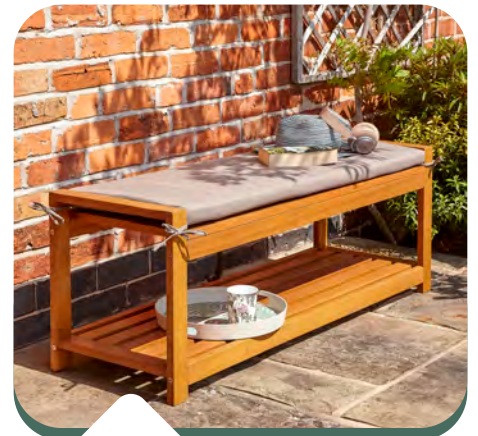

OCCASIONAL BENCH

H460 W1220 D405

CODE: OCCBEN BARCODE: 5013856206668

HOME DELIVERY 7 DAYS

- Hardwood timber construction • Under seat shelf • Seat cushion included • For indoor or outdoor use