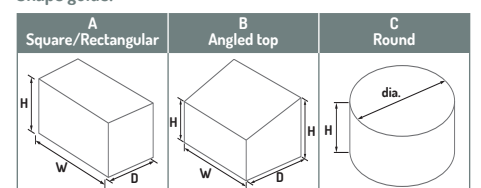

PARASOL BASE WEIGHTS

H65 W475 D475

CODE: PBASE252 BARCODE: 5013856200901

- Manufactured from resin/concrete • Durable Weatherproof construction • Suitable for most cantilever/overhang parasols • Weight 25kg each • Sold in packs of 2

HOME DELIVERY 7 DAYS

Shape	Size mm (hwd)	Code	Barcode
A	800x1250x850	FCOVREC12	5013856203100
B	950/450x1300x1800	FCOVREC13	5013856203049
A	900x1750x900	FCOVREC17	5013856203056
A	930x1800x710	FCOVREC18	5013856203032
A	800x2050x2050	FCOVREC20	5013856203025
B	800/450x2250x1900	FCOVREC22	5013856203063
A	850x2300x2300	FCOVREC23	5013856202479
A	850x2700x1650	FCOVREC27	5013856202462
A	850x2800x2100	FCOVREC28	5013856203018
C	930xdia.2500	FCOVRO25	5013856202486

Shape guide: